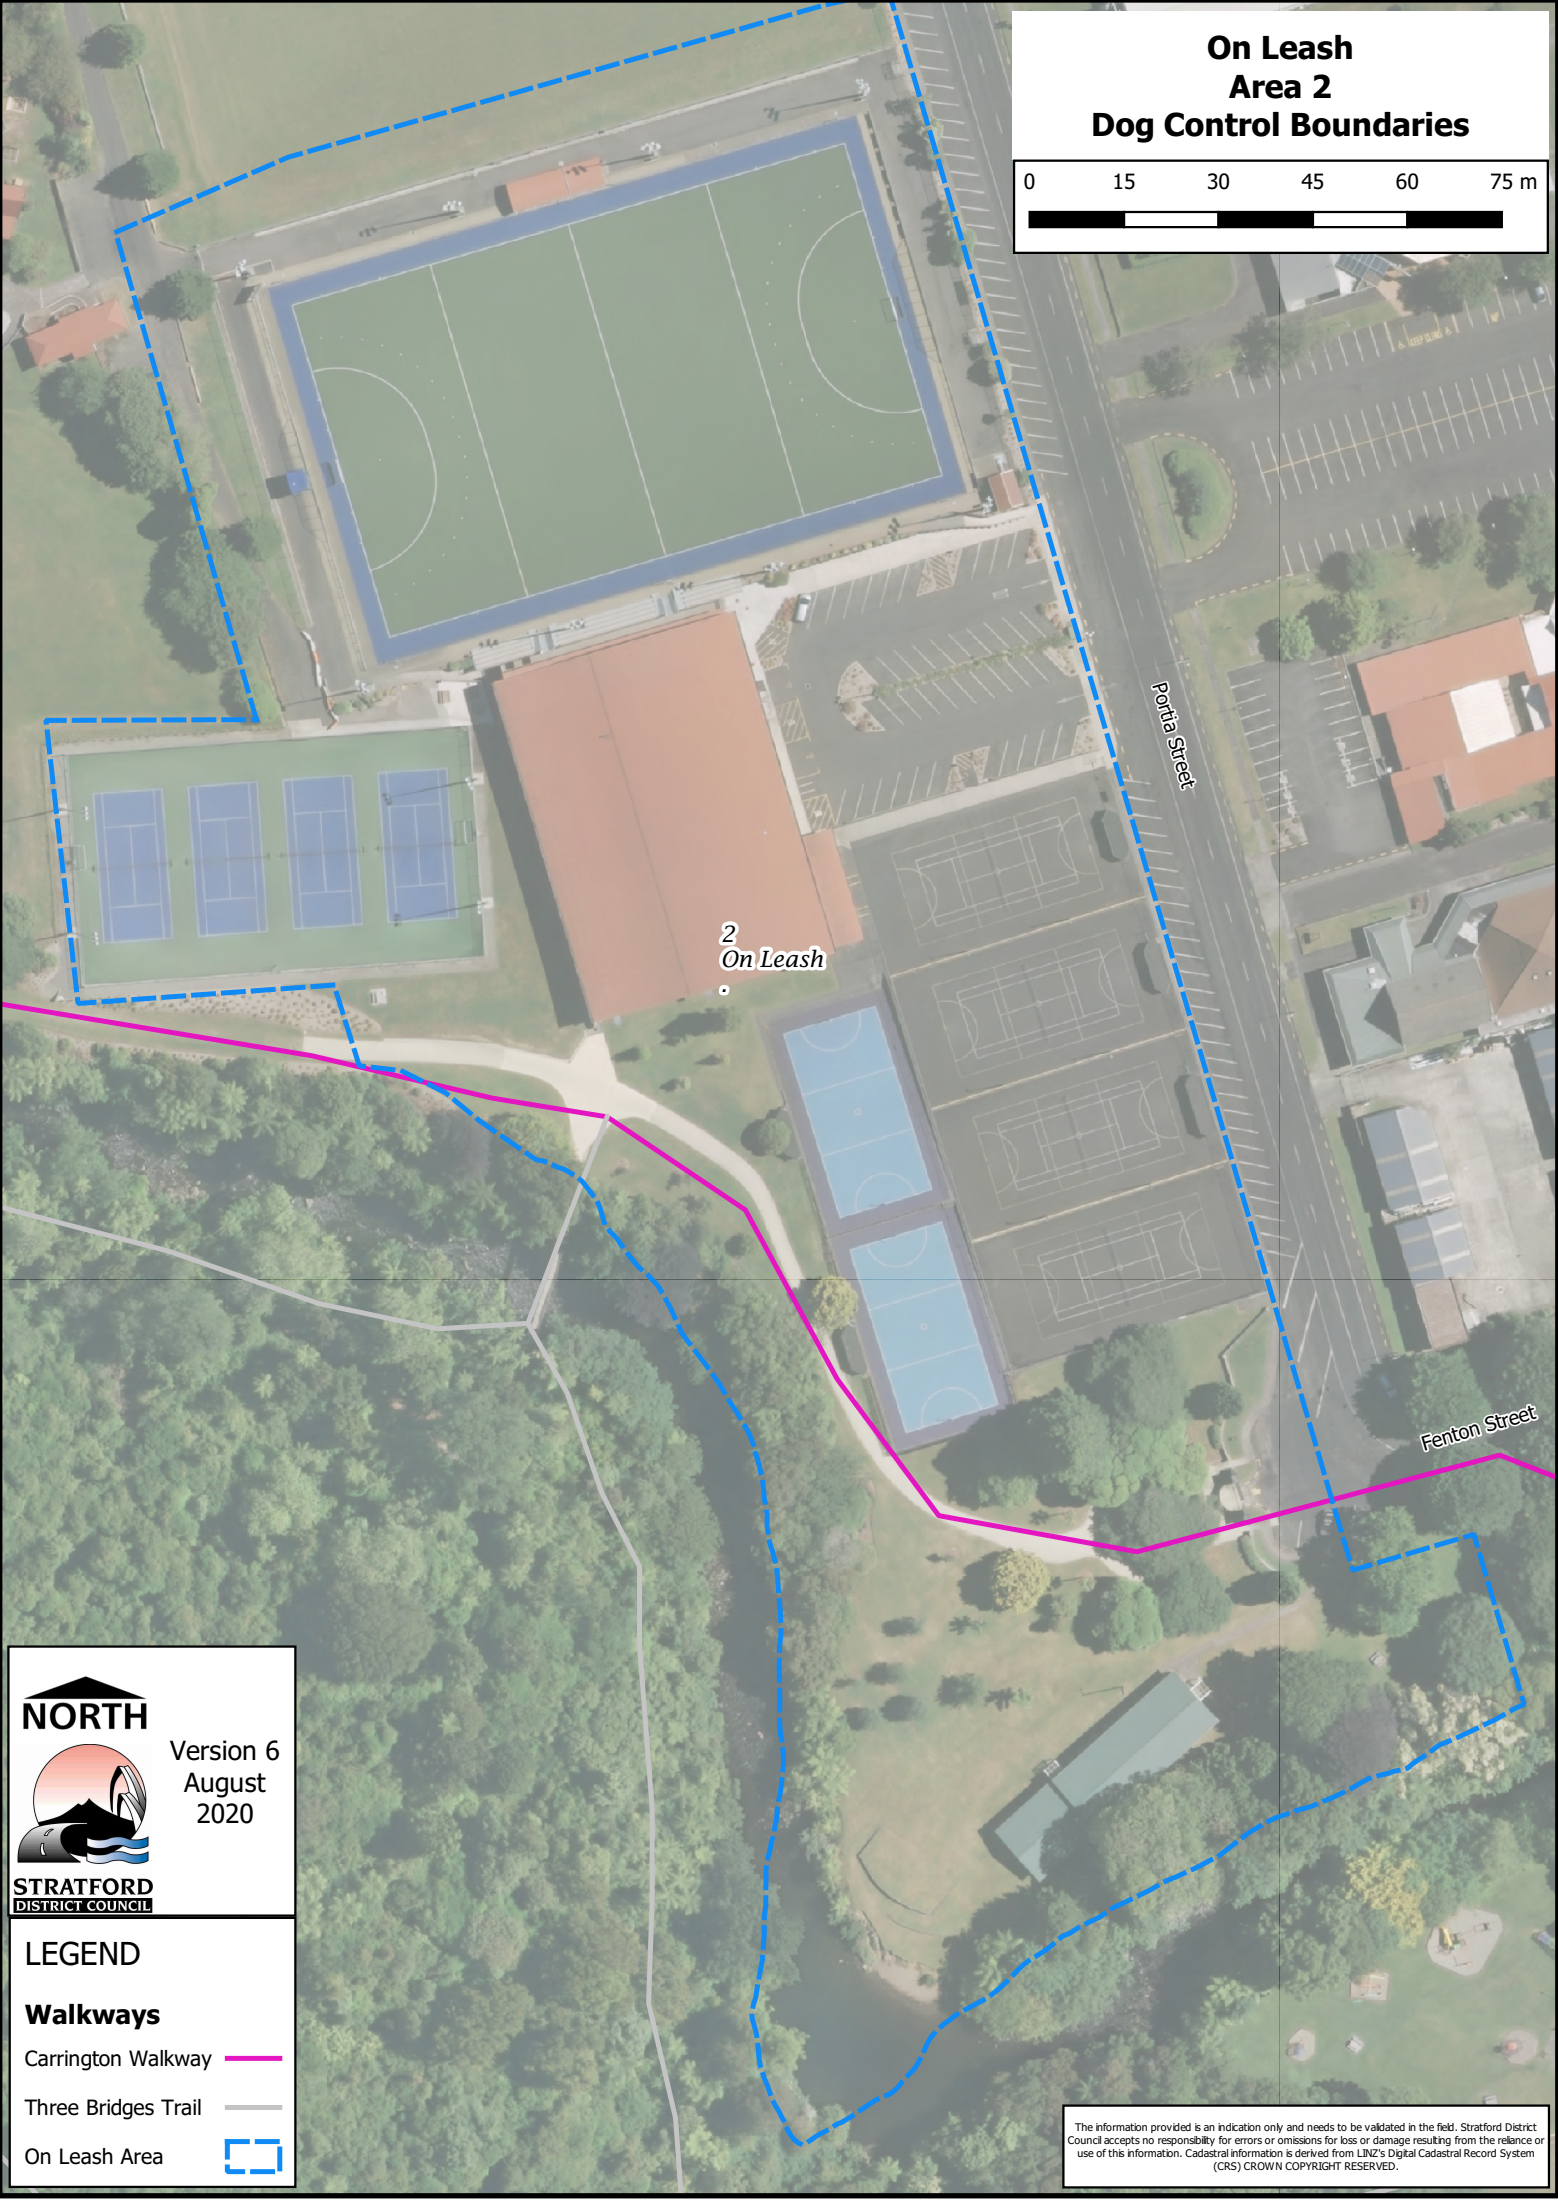

On Leash Area 2 Dog Control Boundaries

Petula Street

Fenton Street

2
On Leash

Version 6
August
2020

LEGEND

Walkways

- Carrington Walkway
- Three Bridges Trail
- On Leash Area

The information provided is an indication only and needs to be validated in the field. Stratford District Council accepts no responsibility for errors or omissions for loss or damage resulting from the reliance or use of this information. Cadastral information is derived from LINZ's Digital Cadastral Record System (CRS) CROWN COPYRIGHT RESERVED.