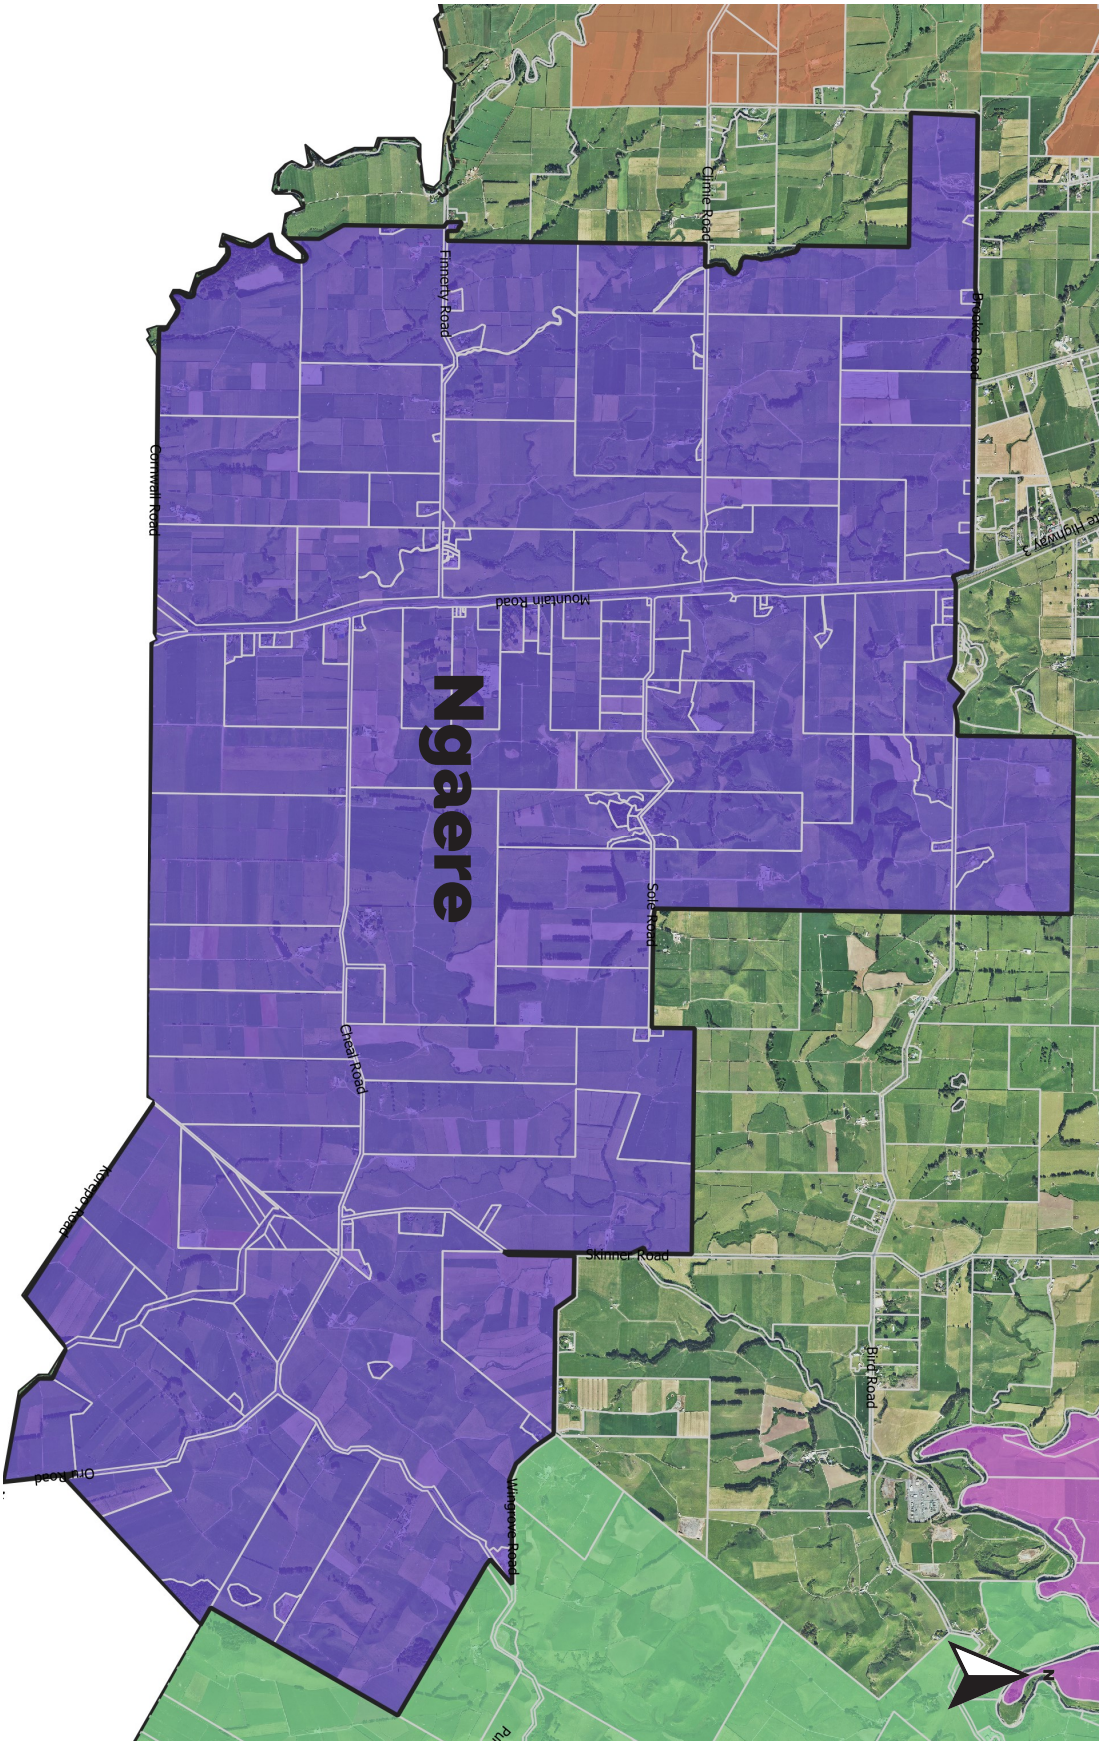

Rated Properties for Community Centres Targeted Rate - Cardiff Hall

Rated Properties for Community Centres Targeted Rate - Ngaere Hall

Rated Properties for Community Centres Targeted Rate - Pembroke Hall

Rated Properties for Community Centres Targeted Rate - Pukengahu Hall

Pukengahu

Rated Properties for Community Centres Targeted Rate - Midhirst Hall

Rated Properties for Community Centres Targeted Rate - Toko Hall

TE KAUNIHERA A ROHE O
WHAKAAHURANGI
STRATFORD
DISTRICT COUNCIL