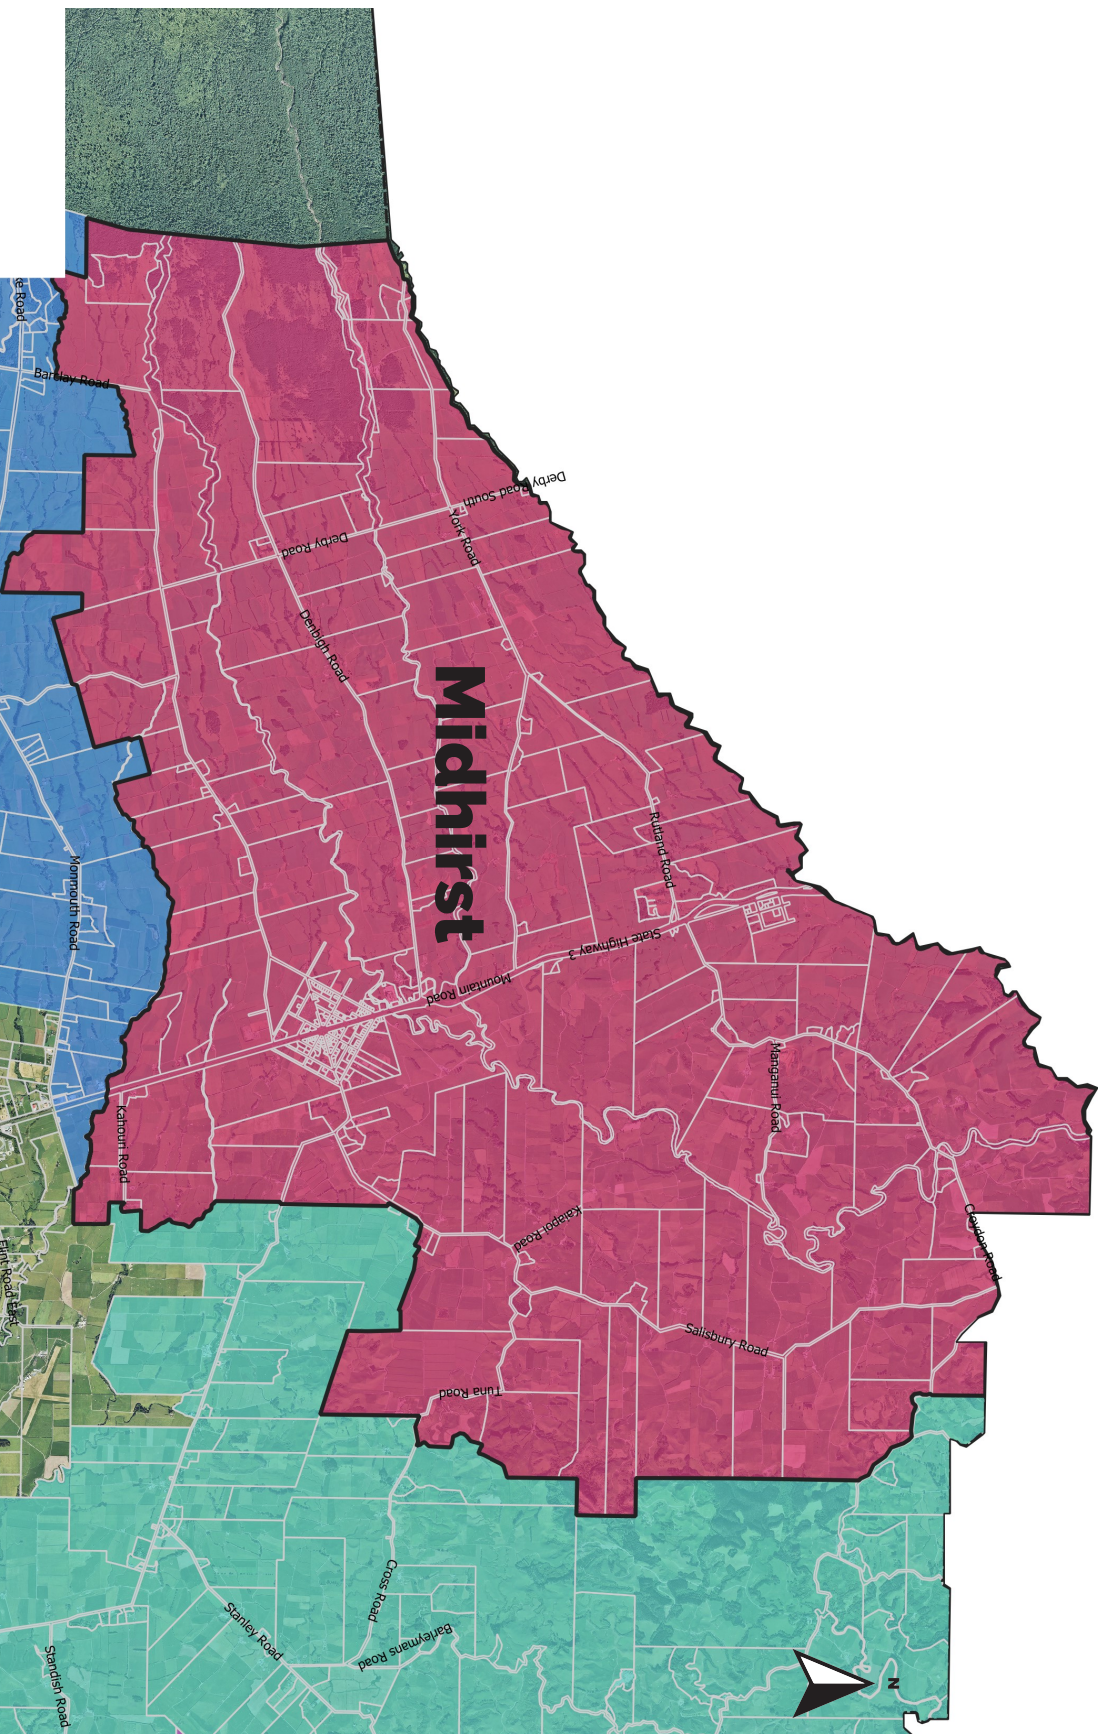

Rated Properties for Community Centres Targeted Rate - Cardiff Hall

Rated Properties for Community Centres Targeted Rate - Ngaere Hall

Rated Properties for Community Centres Targeted Rate - Pembroke Hall

Rated Properties for Community Centres Targeted Rate - Pukengahu Hall

Pukengahu

Rated Properties for Community Centres Targeted Rate - Midhirst Hall

Rated Properties for Community Centres Targeted Rate - Toko Hall

TE KAUNIHERA A ROHE O
WHAKAAHURANGI
STRATFORD
DISTRICT COUNCIL