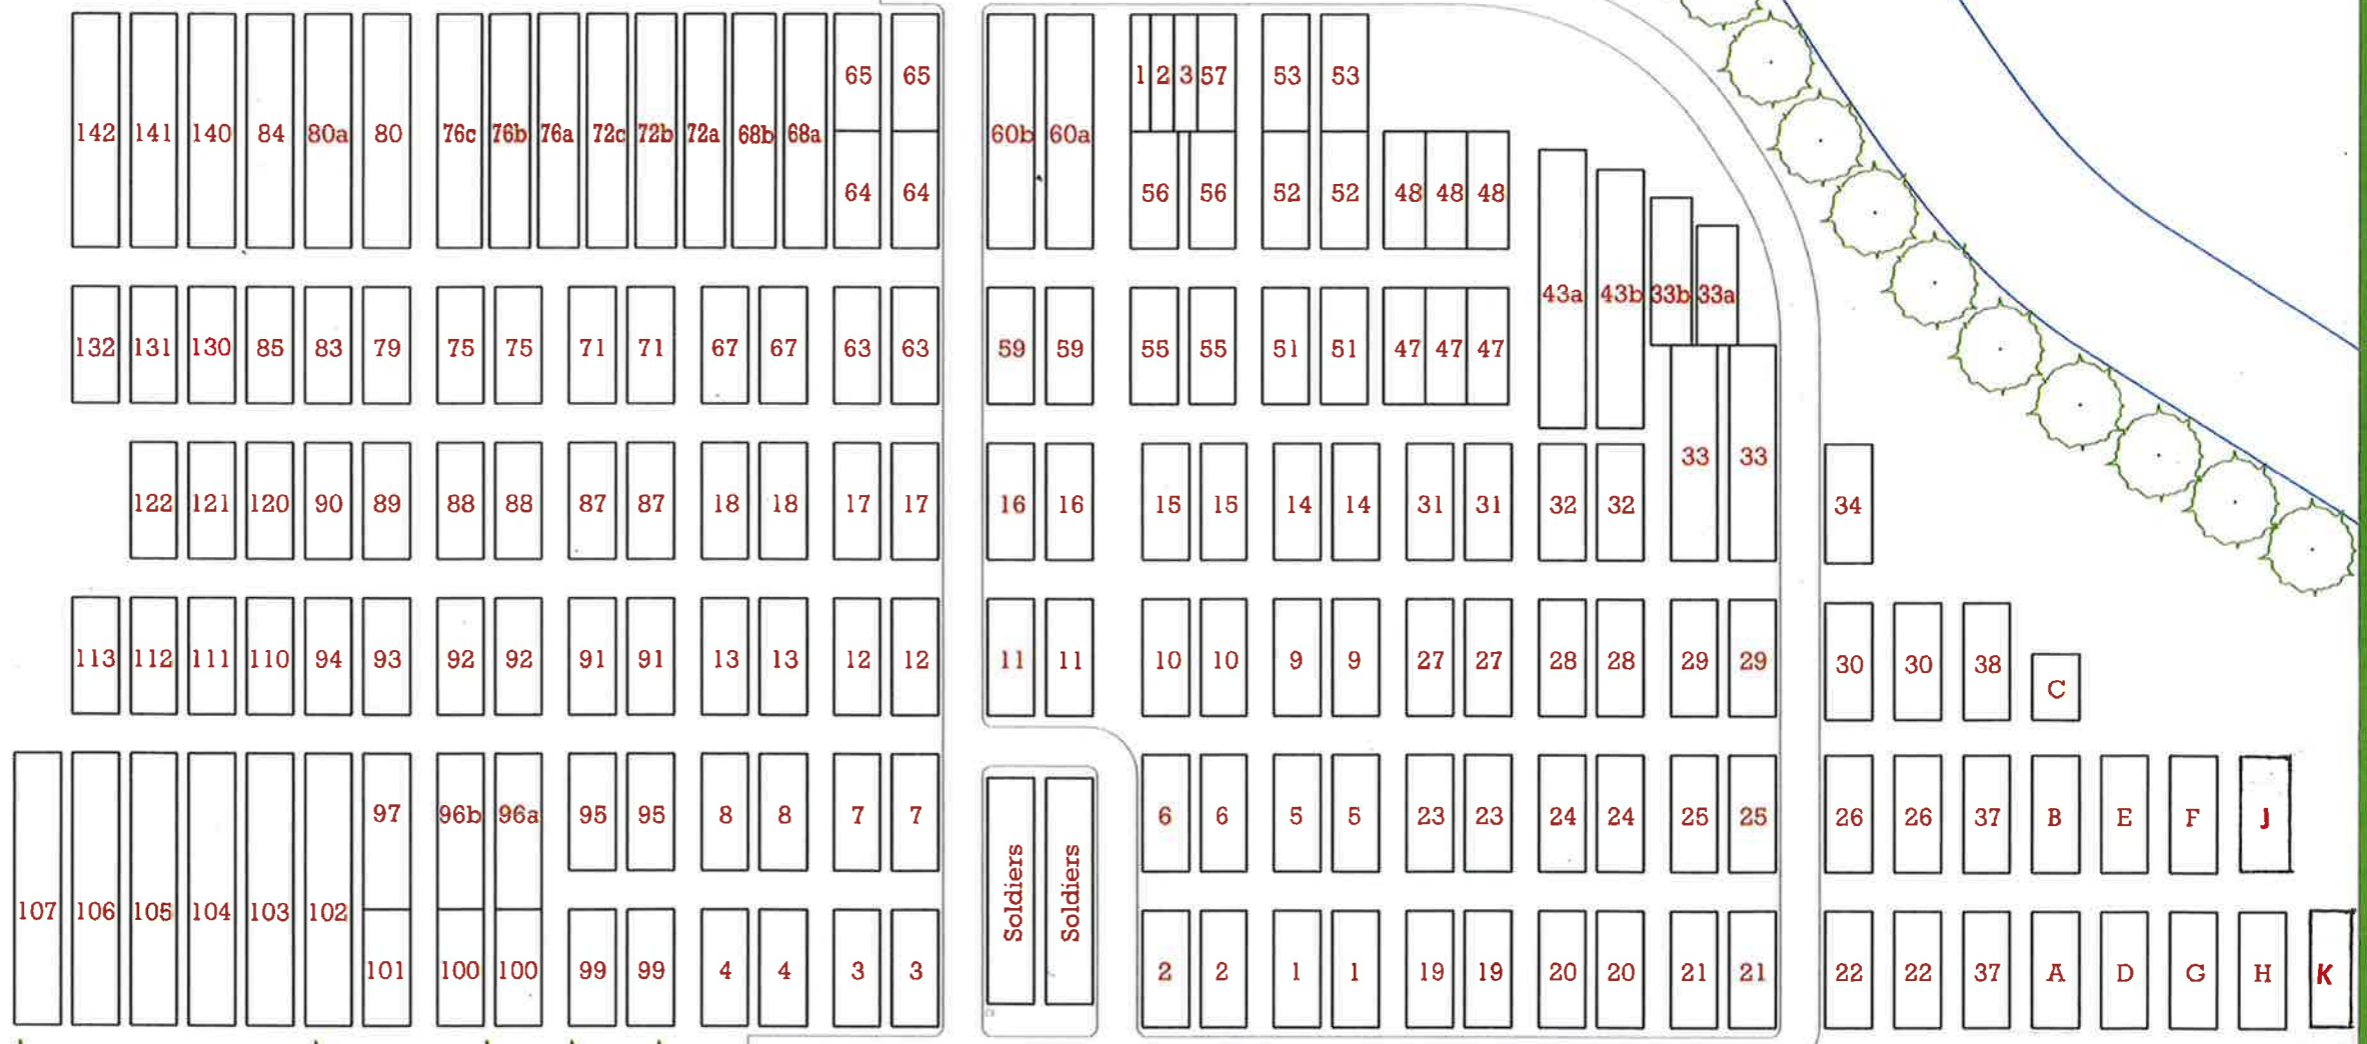

PATEA RIVER

PATEA RIVER

KAHOURI STREAM

Walls of Remembrance

Parking Area

Toilets Shed

Main Gate

SH 43 East Road

(Stratford 4.5km ▶)

Cemetery Layout

Ashes Plots - Blocks A - K

V U W T

Gate