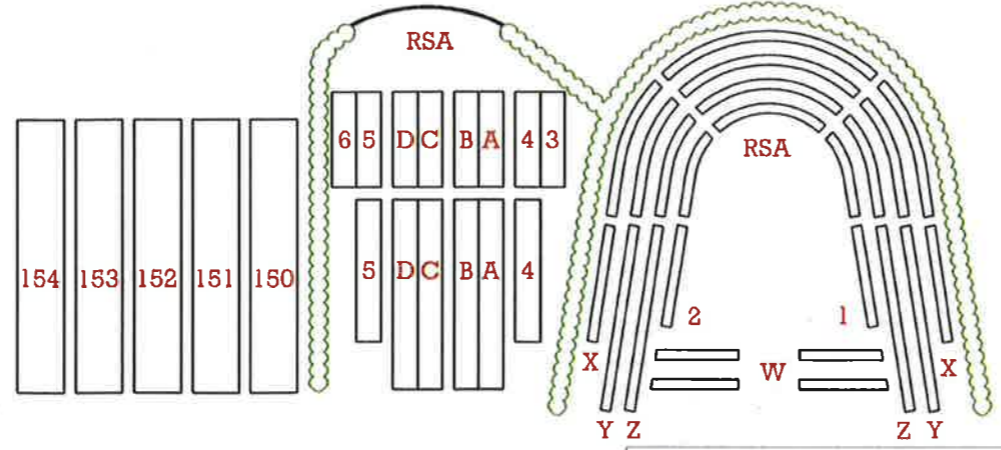

PATEA RIVER

PATEA RIVER

KAHOURI STREAM

Walls of Remembrance

Parking Area

Toilets Shed

Main Gate

SH 43 East Road

(Stratford 4.5km ▶)

Cemetery Layout

Ashes Plots - Blocks A - K

V U W T

Gate